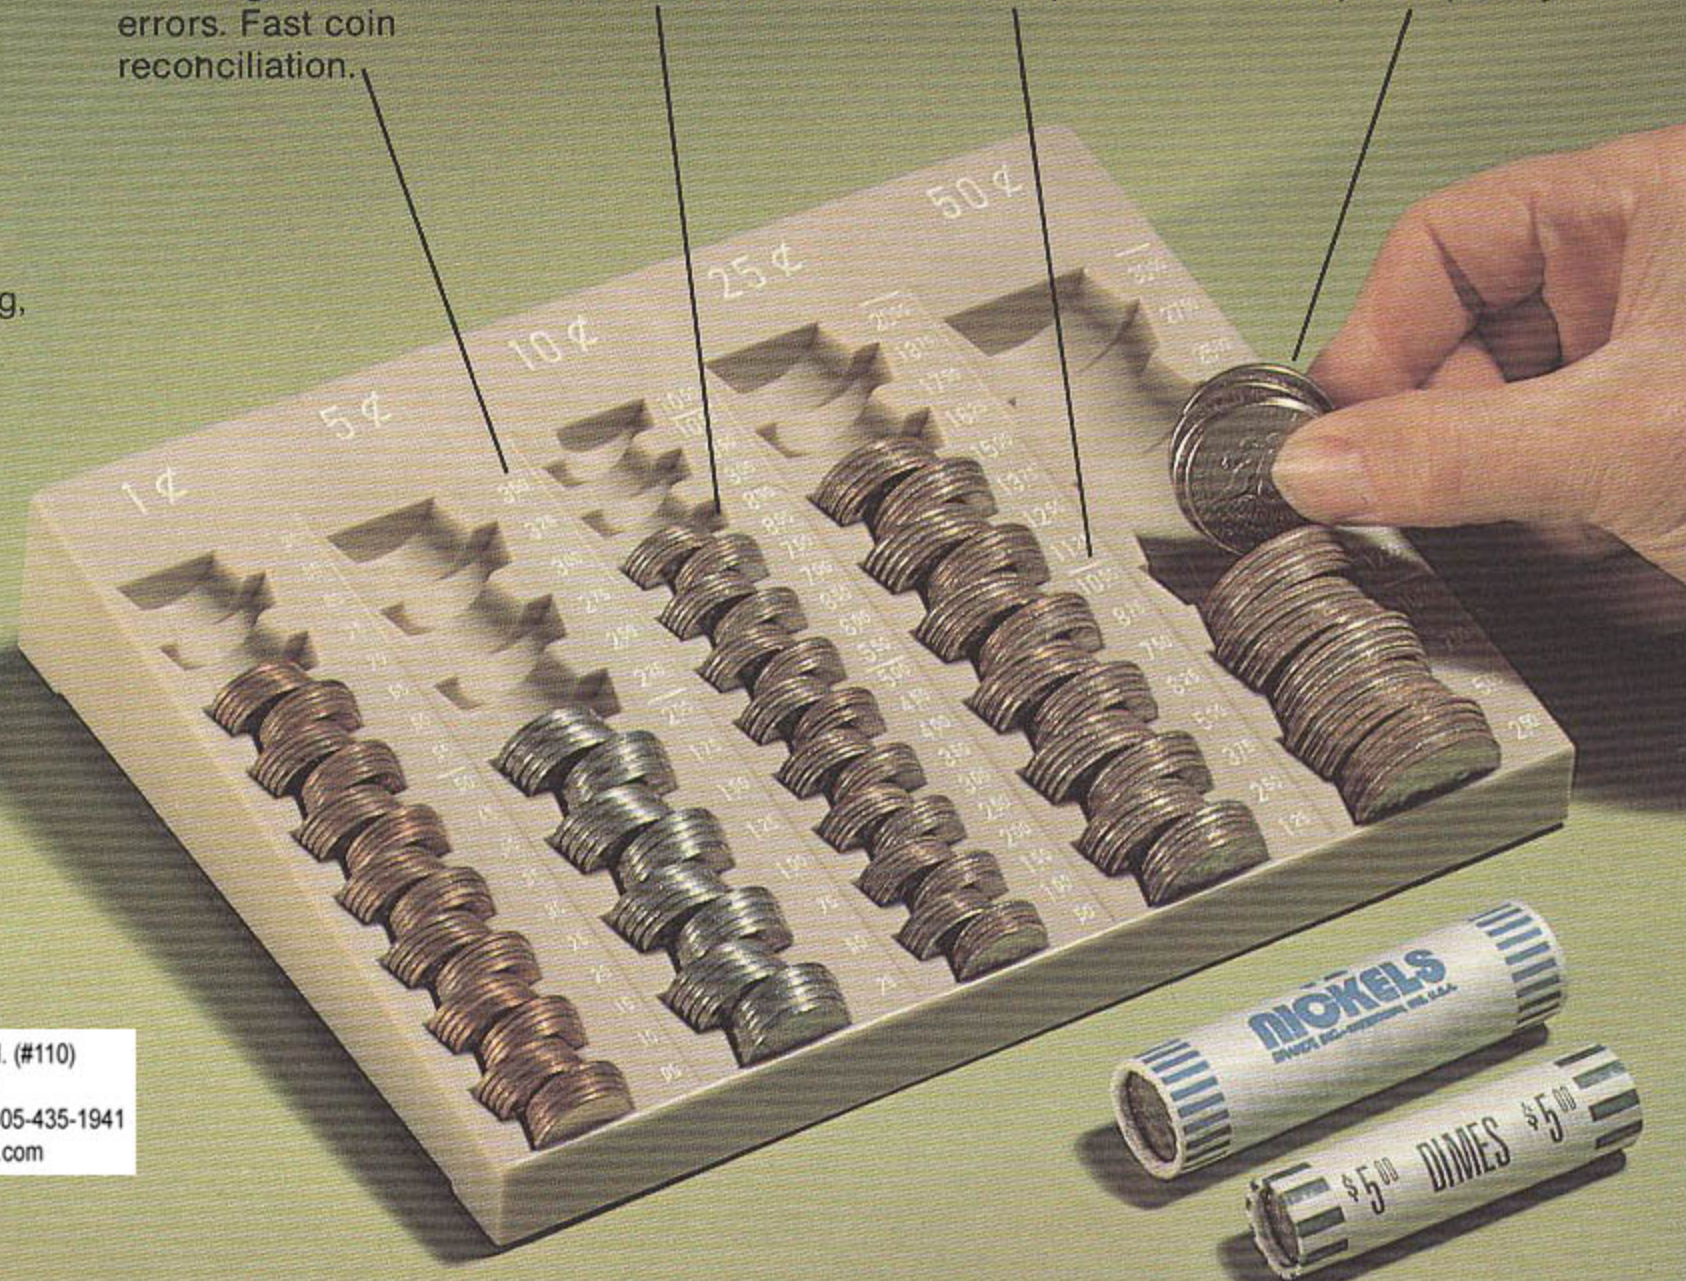

COIN-DEX™ TRAY

Economy Priced—Organized Convenience

HANDY FOR COUNTER-TOP OR DRAWER USE.

The compact, low silhouette Coin-Dex is only 9" x 7" x 1 3/4". Sturdy one-piece construction of hi-impact styrene. Non-slipping, non-marring.

Capacity:

- 60 Half-Dollars - 12 pockets
- 80 Quarters - 16 pockets
- 105 Dimes - 21 pockets
- 70 Nickels - 14 pockets
- 90 Pennies - 18 pockets

#4700-02 MP COIN-DEX-Tan
#4700-03 MP COIN-DEX-Black
Shipping wt. 1 lb.

Easy-to-read total amounts save counting, minimize errors. Fast coin reconciliation.

5 coins in each pocket assure accurate count.

Roll line marks show exact amounts for coin wraps.

Staggered pockets make coin selection and pick-up easy.